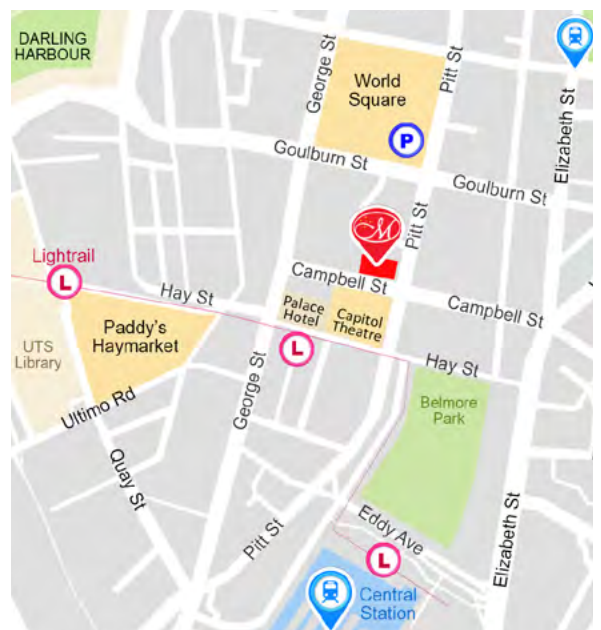

FIND US HERE

Address: 431-439 Pitt St, Haymarket NSW 2000

Email: events@metroshdneycentral.com

Phone: +61 2 9281 6999

www.metrohotels.com.au