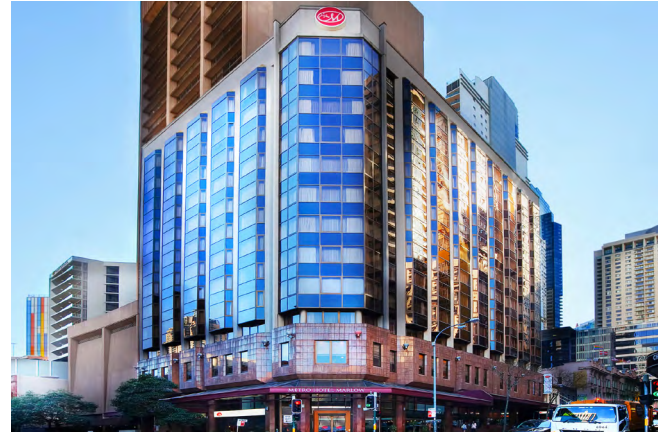

Metro Hotel Marlow Sydney Central

02 9281 6999
431-439 Pitt Street
Haymarket NSW 2000
res@metrosydneycentral.com

GENERAL INFORMATION

Reception Hours: 7:00AM - 9:00PM
Check In: 2:00PM - 9:00PM
Check Out: 10:00AM

ROOMS

- 220 family friendly guest rooms
- **Deluxe Rooms** are elegant yet cosy, with double, twin or triple bed configuration, suitable for up to 3 guests
- **Superior Rooms** are located on higher floors and have a range of bedding options, suitable for 3 or 4 guests.
- **Junior Suite** features a separate bedroom, lounge, 1 king bed and sofa bed available. Suitable for up to 3 guests.

LOCATION

- Located directly opposite the Capitol Theatre
- Short walk to Paddy's Markets, Darling Harbour, Sydney Aquarium and Zoo, Maritime Museum, Cockle Bay Wharf and Haymarket
- Five minutes walk to Central Station
- In the heart of Sydney's entertainment and shopping precinct
- Chinatown and Korea Town just seconds away
- Short walk to University of Technology Sydney (UTS), Institute of Technology (TAFE) and Sydney University
- Approximately 7km to Sydney Airport

PROPERTY FACILITIES

- Restaurant open for buffet breakfast
- Outdoor pool
- Function facilities for up to 180 guests
- Business centre services
- External laundry/dry cleaning (charges apply)
- Variety of languages spoken by our team

ROOM AMENITIES

- Free WiFi
- Security key card access
- Room service (limited hours)
- Tea and coffee making facilities
- Small fridge
- In-room safe
- Work desk
- Iron and ironing board

FIND US HERE