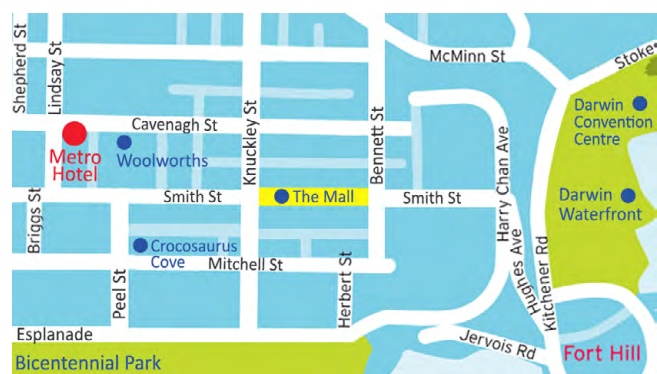

FIND US HERE

100% AUSTRALIAN
Owned & Operated

Direct Booking Perks

Confidence & Comfort
at Metro Hotels

Best Rate Guarantee