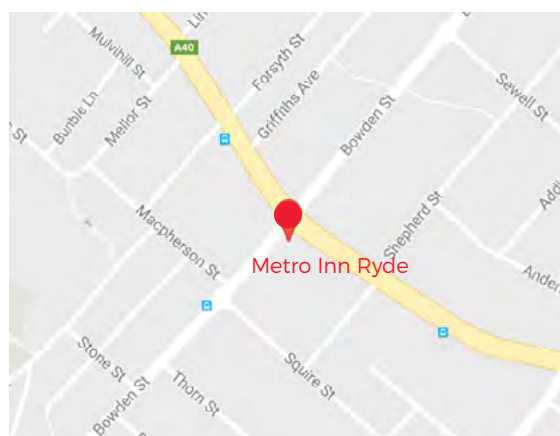

FIND US HERE

Address: 860 Victoria Rd, Ryde NSW 2112

Phone: +61 2 9807 4022

Email: sales@rydeinn.com.au

www.metrohotels.com.au