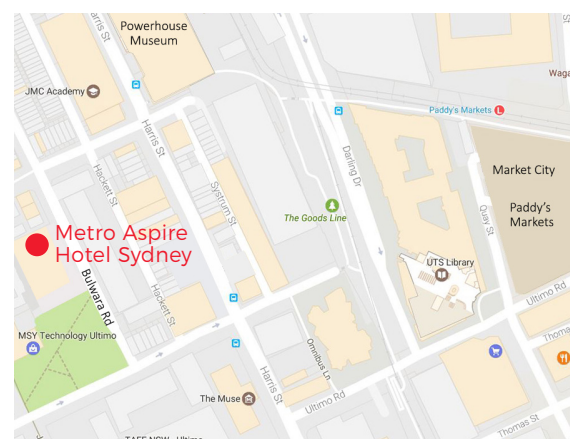

FIND US HERE

Address: 383-389 Bulwara Road, Ultimo NSW 2007

Email: reservations@aspirehotel.com

Phone: +61 2 9211 1499

www.metrohotels.com.au